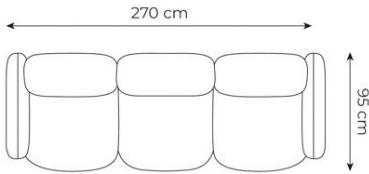

73 cm
41 cm

AILANI

Module

Module with armrest

Pouf

Armchair

Modular sofa 3 seater

Modular sofa 4 seater