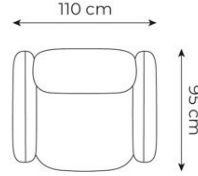

73 cm
41 cm

AILANI

Module

Module with armrest

Pouf

Armchair

Modular sofa 3 seater

Modular sofa 4 seater