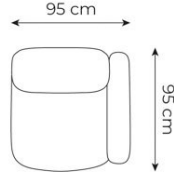

73 cm
41 cm

AILANI

Module

Module with armrest

Pouf

Armchair

Modular sofa 3 seater

Modular sofa 4 seater