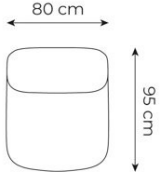

73 cm
41 cm

AILANI

Module

Module with armrest

Pouf

Armchair

Modular sofa 3 seater

Modular sofa 4 seater