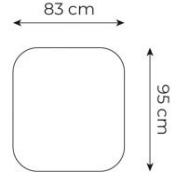

73 cm
41 cm

AILANI

Module

Module with armrest

Pouf

Armchair

Modular sofa 3 seater

Modular sofa 4 seater