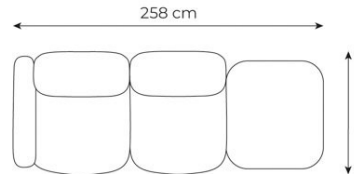

Modular open sofa 4 seater