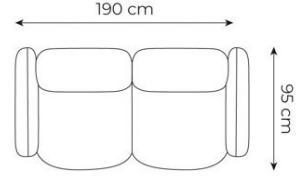

73 cm
41 cm

AILANI

Module

Module with armrest

Pouf

Armchair

Modular sofa 3 seater

Modular sofa 4 seater